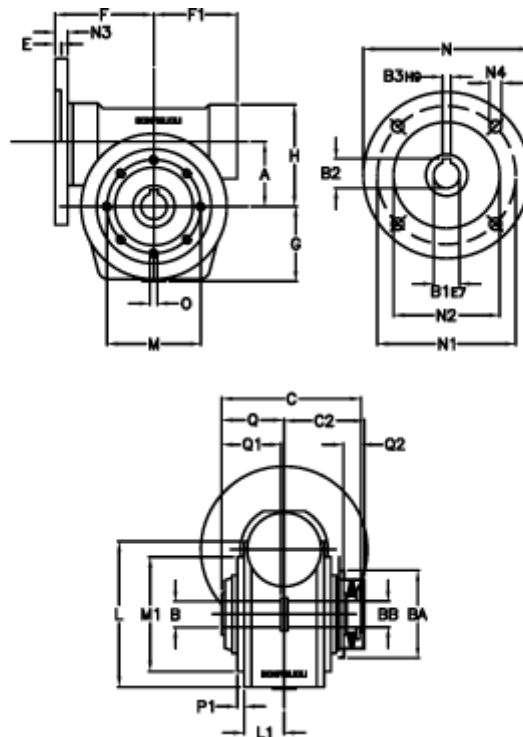

Article number: 390204402072216

Description: Worm Gear with Torque Limiter  
VF 44-L1-P-20-P63B5

## Measures

a = 44.60	C2 = 48	L1 = 35.0	O = M6x8
B = 18	Description = VF 44P-xx-63B5	m = 65	P1 = 2.0
B1 E7 = 11	E = 2.0	M1 = 50	Q = 32.0
B2 = 12.8	F = 65	N = 140	Q1 = 32
B3 H9 = 4	F1 = 54	N1 = 115	Q2 = 12
BA = 40	g = 51	N2 = 95	
BB H7 = 11	H = 71.0	N3 = 10.5	
C = 79	L = 80.0	N4 = 9,5	